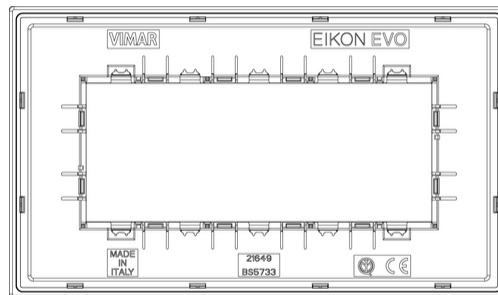

Backside view