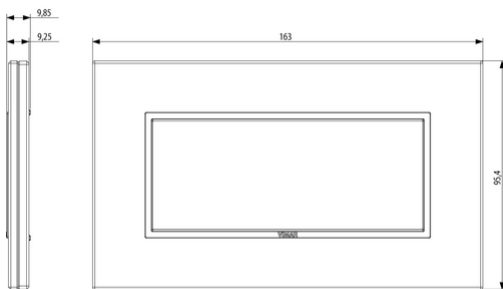

Drawings

Space view