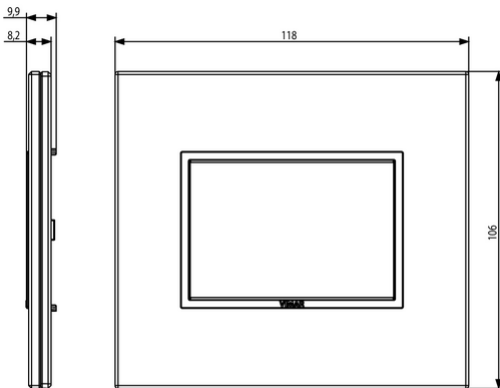

Drawings

Space view