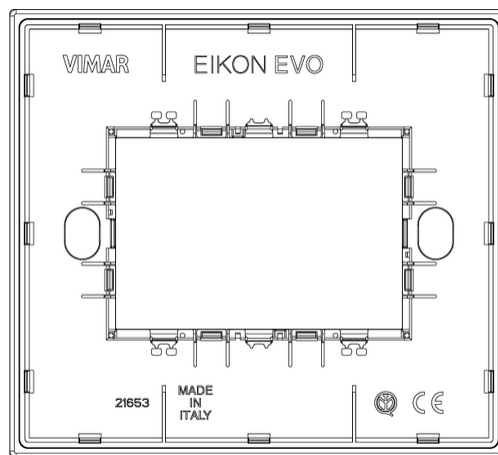

Backside view