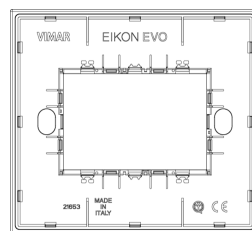

Minimum order quantity

1 NR

You may also be interested in

[21613 - Frame 3M +screws](#)

Drawings

Space view

Backside view

3D View

Technical data

- **Class group:** Domestic switching devices
- **Class:** Cover frame for domestic switching devices
- **Number of units:** 3
- **Mounting direction:** Horizontal and vertical
- **Number of units horizontal:** 3
- **Number of units vertical:** 1
- **Number of modules horizontal (module system):** 3
- **Number of modules vertical (module system):** 1
- **With mounting grid:** Yes
- **Suitable for subfloor installation duct box:** Yes
- **Suitable for wall duct:** Yes
- **Suitable for built-in installation:** Yes
- **Label space/information surface:** Yes
- **Material:** Glass
- **Material quality:** Glass
- **Halogen free:** Yes
- **Surface protection:** Untreated
- **Surface finishing:** Matt
- **Colour:** Silver
- **RAL-number (similar):** 9023
- **Transparent:** No
- **With hinged lid:** No
- **Degree of protection (IP):** IP00
- **Type of fastening:** Clamp mounting
- **Width:** 118,00 mm
- **Height:** 106,00 mm
- **Depth:** 9,80 mm
- **Built-in width:** 118,00 mm
- **Built-in height:** 106,00 mm
- **Diameter bore hole (opening):** 0 mm