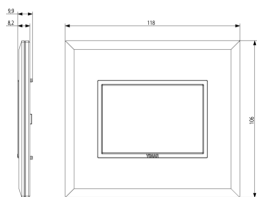

Minimum order quantity

1 NR

You may also be interested in

[21613 - Frame 3M +screws](#)

Drawings

Space view

Backside view

3D View

Technical data

- **Class group:** Domestic switching devices
- **Class:** Cover frame for domestic switching devices
- **Number of units:** 3
- **Mounting direction:** Horizontal and vertical
- **Number of units horizontal:** 3
- **Number of units vertical:** 1
- **Number of modules horizontal (module system):** 3
- **Number of modules vertical (module system):** 1
- **With mounting grid:** Yes
- **Suitable for subfloor installation duct box:** Yes
- **Suitable for wall duct:** Yes
- **Suitable for built-in installation:** Yes
- **Label space/information surface:** Yes
- **Material:** Glass
- **Material quality:** Glass
- **Halogen free:** Yes
- **Surface protection:** Untreated
- **Surface finishing:** Matt
- **Colour:** Silver
- **RAL-number (similar):** 9023
- **Transparent:** No
- **With hinged lid:** No
- **Degree of protection (IP):** IP00
- **Type of fastening:** Clamp mounting
- **Width:** 118,00 mm
- **Height:** 106,00 mm
- **Depth:** 9,80 mm
- **Built-in width:** 118,00 mm
- **Built-in height:** 106,00 mm
- **Diameter bore hole (opening):** 0 mm

Certifications

- 01. IMQ - Italy ([download](#))
- 29. QCERT - Colombia

Packaging

Code 8007352419018
Quantity 1 NR
Dim. 15.8x14.1x3.9 [cm]
Weight 177.3 [g]

Legal

Vimar reserves the right to change at any time and without notice the characteristics of the products reported. Installation should be carried out by qualified staff in compliance with the current regulations regarding the installation of electrical equipment in the country where the products are installed. For the terms of use of the information on the product info sheet see [Conditions of Use](#).