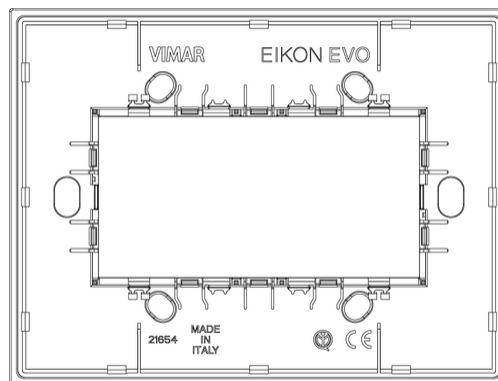

Minimum order quantity

1 NR

Drawings

Space view

Backside view

3D View

Certifications

- 00. CE Marking - EU
- 00. CE Marking - EU

- 01. IMQ - Italy ([download](#))

Technical data

Class group: Domestic switching devices

Class: Cover frame for domestic switching devices

Number of units: 4

Mounting direction: Horizontal and vertical

Number of device inserts horizontal: 4

RAL-number (similar): 9003

Transparent: No

With hinged lid: No

Degree of protection (IP): IP00

Type of fastening: Clamp mounting

Width: 140,50 mm

Height: 106,00 mm

Depth: 9,800 mm

Built-in width: 140,50 mm

Built-in height: 106,00 mm

Diameter bore hole (opening): 0,00 mm

Packaging

8 007352 419087

8007352419087

Qtà 1 NR

Dim 15.35x11.6x1.85
[cm]