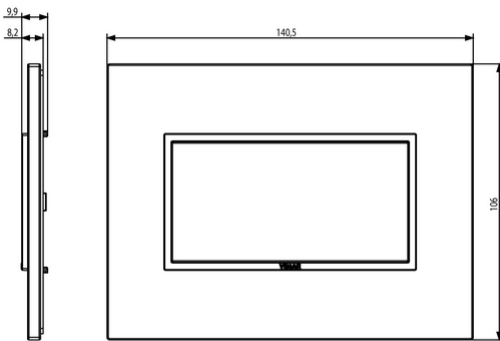

Drawings

Space view