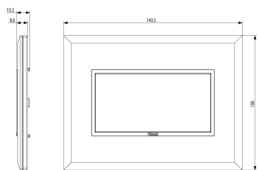

Minimum order quantity

1 NR

You may also be interested in

[21614 - Frame 4M +screws](#)

Drawings

Space view

Backside view

3D View

Technical data

- **Class group:** Domestic switching devices
- **Class:** Cover frame for domestic switching devices
- **Number of units:** 4
- **Mounting direction:** Horizontal and vertical
- **Number of units horizontal:** 4
- **Number of units vertical:** 1
- **Number of modules horizontal (module system):** 4
- **Number of modules vertical (module system):** 1
- **With mounting grid:** Yes
- **Suitable for subfloor installation duct box:** Yes
- **Suitable for wall duct:** Yes
- **Suitable for built-in installation:** Yes
- **Label space/information surface:** Yes
- **Material:** Glass
- **Material quality:** Glass
- **Halogen free:** Yes
- **Surface protection:** Untreated
- **Surface finishing:** Matt
- **Colour:** Silver
- **RAL-number (similar):** 9023
- **Transparent:** No
- **With hinged lid:** No
- **Degree of protection (IP):** IP00
- **Type of fastening:** Clamp mounting
- **Width:** 140,50 mm
- **Height:** 106,00 mm
- **Depth:** 10,30 mm
- **Built-in width:** 140,50 mm
- **Built-in height:** 106,00 mm
- **Diameter bore hole (opening):** 0 mm

Certifications

- 01. IMQ - Italy ([download](#))
- 29. QCERT - Colombia

Packaging

Code 8007352419308
Quantity 1 NR
Dim. 18x14.1x3.9 [cm]
Weight 204.8 [g]

Legal

Vimar reserves the right to change at any time and without notice the characteristics of the products reported. Installation should be carried out by qualified staff in compliance with the current regulations regarding the installation of electrical equipment in the country where the products are installed. For the terms of use of the information on the product info sheet see [Conditions of Use](#).