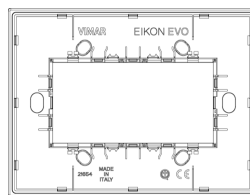

Minimum order quantity

1 NR

You may also be interested in

[21614 - Frame 4M +screws](#)

Drawings

Space view

Backside view

3D View

Technical data

- **Class group:** Domestic switching devices
- **Class:** Cover frame for domestic switching devices
- **Number of units:** 4
- **Mounting direction:** Horizontal and vertical
- **Number of units horizontal:** 4
- **Number of units vertical:** 1
- **Number of modules horizontal (module system):** 4
- **Number of modules vertical (module system):** 1
- **With mounting grid:** Yes
- **Suitable for subfloor installation duct box:** Yes
- **Suitable for wall duct:** Yes
- **Suitable for built-in installation:** Yes
- **Label space/information surface:** Yes
- **Material:** Glass
- **Material quality:** Glass
- **Halogen free:** Yes
- **Surface protection:** Untreated
- **Surface finishing:** Matt
- **Colour:** Silver
- **RAL-number (similar):** 9023
- **Transparent:** No
- **With hinged lid:** No
- **Degree of protection (IP):** IP00
- **Type of fastening:** Clamp mounting
- **Width:** 140,50 mm
- **Height:** 106,00 mm
- **Depth:** 10,30 mm
- **Built-in width:** 140,50 mm
- **Built-in height:** 106,00 mm
- **Diameter bore hole (opening):** 0 mm