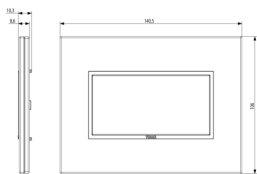

Drawings

Space view