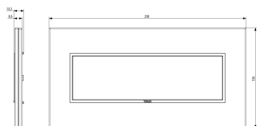

Drawings

Space view