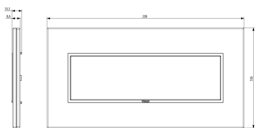

1 NR

You may also be interested in

[21617 - Frame 7M +screws](#)

Drawings

Space view

Backside view

3D View

Technical data

- **Class group:** Domestic switching devices
- **Class:** Cover frame for domestic switching devices
- **Number of units:** 7
- **Mounting direction:** Horizontal and vertical
- **Number of units horizontal:** 7
- **Number of units vertical:** 1
- **Number of modules horizontal (module system):** 7
- **Number of modules vertical (module system):** 1
- **With mounting grid:** Yes
- **Suitable for subfloor installation duct box:** Yes
- **Suitable for wall duct:** Yes
- **Suitable for built-in installation:** Yes
- **Label space/information surface:** Yes
- **Material:** Glass
- **Material quality:** Glass
- **Halogen free:** Yes
- **Surface protection:** Untreated
- **Surface finishing:** Glossy
- **Colour:** White
- **RAL-number (similar):** 9018
- **Transparent:** No
- **With hinged lid:** No
- **Degree of protection (IP):** IP00
- **Type of fastening:** Clamp mounting
- **Width:** 200,00 mm
- **Height:** 106,00 mm
- **Depth:** 10,30 mm
- **Built-in width:** 200,00 mm
- **Built-in height:** 106,00 mm
- **Diameter bore hole (opening):** 0 mm

Certifications

- 01. IMQ - Italy ([download](#))
- 29. QCERT - Colombia

Packaging

Code 8007352419544
Quantity 1 NR
Dim. 24.8x14.1x3.9 [cm]
Weight 261 [g]

Legal

Vimar reserves the right to change at any time and without notice the characteristics of the products reported. Installation should be carried out by qualified staff in compliance with the current regulations regarding the installation of electrical equipment in the country where the products are installed. For the terms of use of the information on the product info sheet see [Conditions of Use](#).