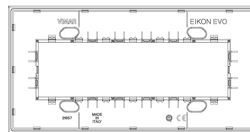

1 NR

You may also be interested in

[21617 - Frame 7M +screws](#)

Drawings

Space view

Backside view

3D View

Technical data

- **Class group:** Domestic switching devices
- **Class:** Cover frame for domestic switching devices
- **Number of units:** 7
- **Mounting direction:** Horizontal and vertical
- **Number of units horizontal:** 7
- **Number of units vertical:** 1
- **Number of modules horizontal (module system):** 7
- **Number of modules vertical (module system):** 1
- **With mounting grid:** Yes
- **Suitable for subfloor installation duct box:** Yes
- **Suitable for wall duct:** Yes
- **Suitable for built-in installation:** Yes
- **Label space/information surface:** Yes
- **Material:** Glass
- **Material quality:** Glass
- **Halogen free:** Yes
- **Surface protection:** Untreated
- **Surface finishing:** Glossy
- **Colour:** White
- **RAL-number (similar):** 9018
- **Transparent:** No
- **With hinged lid:** No
- **Degree of protection (IP):** IP00
- **Type of fastening:** Clamp mounting
- **Width:** 200,00 mm
- **Height:** 106,00 mm
- **Depth:** 10,30 mm
- **Built-in width:** 200,00 mm
- **Built-in height:** 106,00 mm
- **Diameter bore hole (opening):** 0 mm