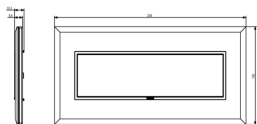

Drawings

Space view