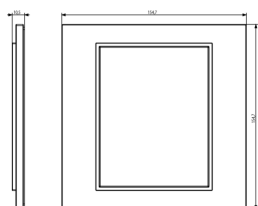

3 - Active

Minimum order quantity

1 NR

You may also be interested in

21618 - Frame 8M with screws

Drawings

Space view

Backside view

3D View

Technical data

- **Class group:** Domestic switching devices
- **Class:** Cover frame for domestic switching devices
- **Number of units:** 8
- **Mounting direction:** Horizontal and vertical
- **Number of units horizontal:** 4
- **Number of units vertical:** 2
- **Number of modules horizontal (module system):** 4
- **Number of modules vertical (module system):** 2
- **With mounting grid:** Yes
- **Suitable for subfloor installation duct box:** Yes
- **Suitable for wall duct:** Yes
- **Suitable for built-in installation:** Yes
- **Label space/information surface:** Yes
- **Material:** Wood
- **Material quality:** Other
- **Halogen free:** Yes
- **Surface protection:** Untreated
- **Surface finishing:** Matt
- **Colour:** Wood
- **RAL-number (similar):** 1011
- **Transparent:** No
- **With hinged lid:** No
- **Degree of protection (IP):** IP00
- **Type of fastening:** Clamp mounting
- **Width:** 154,70 mm
- **Height:** 154,70 mm
- **Depth:** 10,50 mm
- **Built-in width:** 154,70 mm
- **Built-in height:** 154,70 mm
- **Diameter bore hole (opening):** 0 mm

Certifications

- 01. IMQ - Italy ([download](#))
- 29. QCERT - Colombia

Packaging

Code 8007352419773
Quantity 1 NR
Dim. 18.5x18.4x2.2 [cm]
Weight 173.5 [g]

Legal

Vimar reserves the right to change at any time and without notice the characteristics of the products reported. Installation should be carried out by qualified staff in compliance with the current regulations regarding the installation of electrical equipment in the country where the products are installed. For the terms of use of the information on the product info sheet see [Conditions of Use](#).