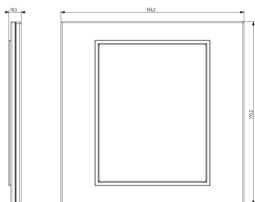

Drawings

Space view