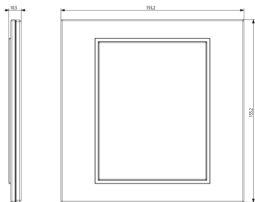

## Drawings

Space view

Backside view

## Packaging

**Code** 8007352419988  
**Quantity** 1 NR  
**Dim.** 18.5x18.4x3.3 [cm]  
**Weight** 253.2 [g]