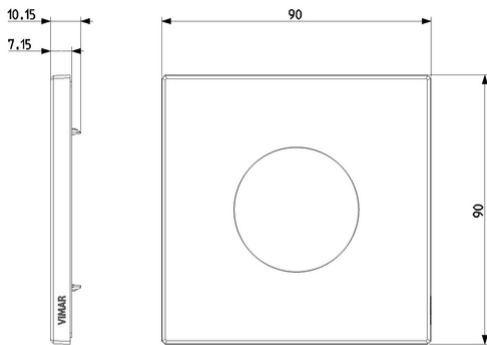

## Drawings

Space view

Backside view

3D View

**Degree of protection (IP):** IP00

**Type of fastening:** Clamp mounting

**Width:** 90,00 mm

**Height:** 90,00 mm

**Depth:** 10,150 mm

**Built-in width:** 90,00 mm

**Built-in height:** 90,00 mm

## Packaging

8007352731875

**Qtà** 1 NR

**Dim** 9.5x9.5x1.4 [cm]

**Weight** 149 [g]

8007352731882

**Qtà** 5 NR

**Dim** 10.3x8x10.4 [cm]