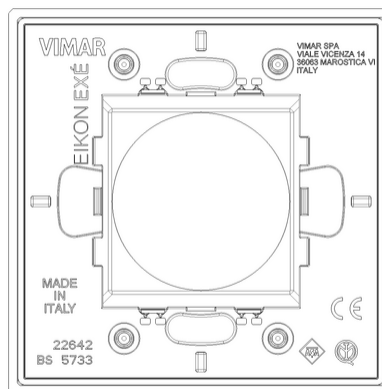

## Drawings

Space view

Backside view

3D View

**Degree of protection (IP):** IP00

**Type of fastening:** Clamp mounting

**Width:** 90,00 mm

**Height:** 90,00 mm

**Depth:** 10,150 mm

**Built-in width:** 90,00 mm

**Built-in height:** 90,00 mm

## Packaging

8007352731875

**Qtà** 1 NR

**Dim** 9.5x9.5x1.4 [cm]

**Weight** 149 [g]

8007352731882

**Qtà** 5 NR

**Dim** 10.3x8x10.4 [cm]