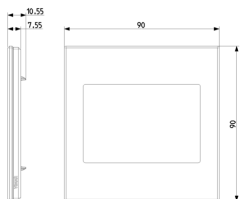

Drawings

Space view