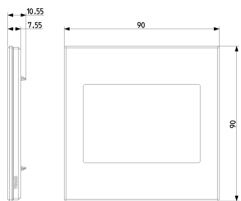

Drawings

Space view