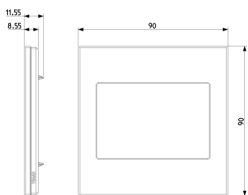

## Drawings

Space view

Backside view

3D View

## Packaging

**Code** 8007352610002  
**Quantity** 1 NR  
**Dim.** 12.8x11.4x3.3 [cm]  
**Weight** 103.4 [g]