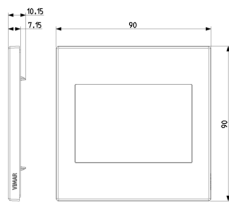

EIKON: Plate 3M BS metal satin gold

22648.88

Wiring devices / Traditional wiring devices / EIKON / Cover plates

Plate 3M BS metal satin gold

BS 3-module cover plate, metal, satin-finish gold

Product Status

3 - Active

Minimum order quantity

1 NR

Drawings

Space view

Backside view

3D View

Technical data

- **Class group:** Domestic switching devices
- **Class:** Cover frame for domestic switching devices
- **Number of units:** 3
- **Mounting direction:** Horizontal and vertical
- **Number of units horizontal:** 3
- **Number of units vertical:** 1
- **Number of modules horizontal (module system):** 3
- **Number of modules vertical (module system):** 1
- **With mounting grid:** Yes
- **Suitable for subfloor installation duct box:** Yes
- **Suitable for wall duct:** Yes
- **Suitable for built-in installation:** Yes
- **Label space/information surface:** Yes
- **Material:** Metal
- **Material quality:** Other
- **Surface protection:** Lacquered
- **Surface finishing:** Matt
- **Colour:** Gold
- **RAL-number (similar):** 1036
- **Transparent:** No
- **With hinged lid:** No
- **Type of fastening:** Clamp mounting
- **Width:** 90,00 mm
- **Height:** 90,00 mm
- **Depth:** 7,15 mm
- **Built-in width:** 90,00 mm
- **Built-in height:** 90,00 mm
- **Diameter bore hole (opening):** 0 mm