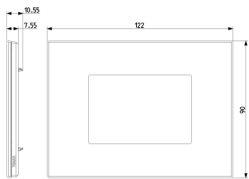

1 NR

You may also be interested in

[21613 - Frame 3M +screws](#)

Drawings

Space view

3D View

Technical data

- **Class group:** Domestic switching devices
- **Class:** Cover frame for domestic switching devices
- **Number of units:** 3
- **Mounting direction:** Horizontal and vertical
- **Number of units horizontal:** 3
- **Number of units vertical:** 1
- **Number of modules horizontal (module system):** 3
- **Number of modules vertical (module system):** 1
- **With mounting grid:** Yes
- **Suitable for subfloor installation duct box:** Yes
- **Suitable for wall duct:** Yes
- **Suitable for built-in installation:** Yes
- **Label space/information surface:** Yes
- **Material:** Glass
- **Material quality:** Glass
- **Surface protection:** Other
- **Surface finishing:** Glossy
- **Colour:** White
- **RAL-number (similar):** 9010
- **Transparent:** No
- **With hinged lid:** No
- **Degree of protection (IP):** IP00
- **Type of fastening:** Clamp mounting
- **Width:** 122,00 mm
- **Height:** 90,00 mm
- **Depth:** 10,55 mm
- **Built-in width:** 122,00 mm
- **Built-in height:** 90,00 mm
- **Diameter bore hole (opening):** 0 mm

Certifications

- 00. CE Marking - EU
- 01. IMQ - Italy ([download](#))
- 29. QCERT - Colombia
- 50. Product Environm. Profile

Packaging

Code 8007352607880
Quantity 1 NR
Dim. 15.8x14.1x3.9 [cm]
Weight 140.4 [g]