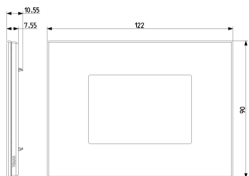

1 NR

You may also be interested in

[21613 - Frame 3M +screws](#)

Drawings

[Space view](#)

Technical data

- **Class group:** Domestic switching devices
- **Class:** Cover frame for domestic switching devices
- **Number of units:** 3
- **Mounting direction:** Horizontal and vertical
- **Number of units horizontal:** 3
- **Number of units vertical:** 1
- **Number of modules horizontal (module system):** 3
- **Number of modules vertical (module system):** 1
- **With mounting grid:** Yes
- **Suitable for subfloor installation duct box:** Yes
- **Suitable for wall duct:** Yes
- **Suitable for built-in installation:** Yes
- **Label space/information surface:** Yes
- **Material:** Glass
- **Material quality:** Glass
- **Surface protection:** Other
- **Surface finishing:** Matt
- **Colour:** Black
- **RAL-number (similar):** 9017
- **Transparent:** No
- **With hinged lid:** No
- **Degree of protection (IP):** IP00
- **Type of fastening:** Clamp mounting
- **Width:** 122,00 mm
- **Height:** 90,00 mm
- **Depth:** 10,55 mm
- **Built-in width:** 122,00 mm
- **Built-in height:** 90,00 mm
- **Diameter bore hole (opening):** 0 mm

Certifications

- 00. CE Marking - EU
- 01. IMQ - Italy ([download](#))
- 29. QCERT - Colombia
- 50. Product Environm. Profile

Packaging

Code 8007352609723
Quantity 1 NR
Dim. 15.8x14.1x3.9 [cm]
Weight 137.2 [g]