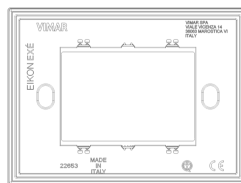

## Drawings

Space view

Backside view

3D View

## Packaging

**Code** 8007352609969  
**Quantity** 1 NR  
**Dim.** 15.8x14.1x3.9 [cm]  
**Weight** 155.6 [g]