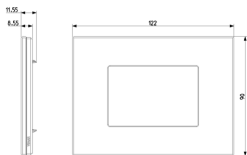

## Drawings

Space view

Backside view

3D View

## Packaging

**Code** 8007352609969  
**Quantity** 1 NR  
**Dim.** 15.8x14.1x3.9 [cm]  
**Weight** 155.6 [g]