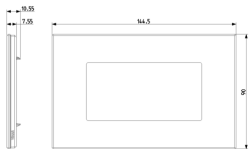

Drawings

Space view