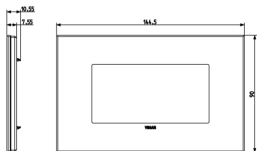

1 NR

You may also be interested in

[21614 - Frame 4M +screws](#)

Drawings

Space view

Backside view

Technical data

- **Class group:** Domestic switching devices
- **Class:** Cover frame for domestic switching devices
- **Number of units:** 4
- **Mounting direction:** Horizontal and vertical
- **Number of units horizontal:** 4
- **Number of units vertical:** 1
- **Number of modules horizontal (module system):** 4
- **Number of modules vertical (module system):** 1
- **With mounting grid:** Yes
- **Suitable for subfloor installation duct box:** Yes
- **Suitable for wall duct:** Yes
- **Suitable for built-in installation:** Yes
- **Label space/information surface:** Yes
- **Material:** Glass
- **Material quality:** Glass
- **Surface protection:** Other
- **Surface finishing:** Glossy
- **Colour:** White
- **RAL-number (similar):** 9010
- **Transparent:** No
- **With hinged lid:** No
- **Degree of protection (IP):** IP00
- **Type of fastening:** Clamp mounting
- **Width:** 144,50 mm
- **Height:** 90,00 mm
- **Depth:** 10,55 mm
- **Built-in width:** 144,50 mm
- **Built-in height:** 90,00 mm
- **Diameter bore hole (opening):** 0 mm

Certifications

- 00. CE Marking - EU
- 01. IMQ - Italy ([download](#))
- 29. QCERT - Colombia

Packaging

Code 8007352607897
Quantity 1 NR
Dim. 18x14.1x3.9 [cm]
Weight 157.4 [g]

Legal

Vimar reserves the right to change at any time and without notice the characteristics of the products reported. Installation should be carried out by qualified staff in compliance with the current regulations regarding the installation of electrical equipment in the country where the products are installed. For the terms of use of the information on the product info sheet see [Conditions of Use](#).