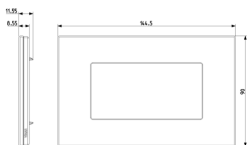

Drawings

Space view