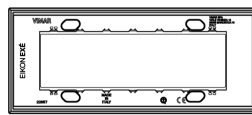

Minimum order quantity

1 NR

You may also be interested in

[21617 - Frame 7M +screws](#)

Drawings

Space view

Backside view

3D View

Technical data

- **Class group:** Domestic switching devices
- **Class:** Cover frame for domestic switching devices
- **Number of units:** 7
- **Mounting direction:** Horizontal and vertical
- **Number of units horizontal:** 7
- **Number of units vertical:** 1
- **Number of modules horizontal (module system):** 7
- **Number of modules vertical (module system):** 1
- **With mounting grid:** Yes
- **Suitable for subfloor installation duct box:** Yes
- **Suitable for wall duct:** Yes
- **Suitable for built-in installation:** Yes
- **Label space/information surface:** Yes
- **Material:** Glass
- **Material quality:** Glass
- **Surface protection:** Other
- **Surface finishing:** Glossy
- **Colour:** Beige
- **RAL-number (similar):** 9002
- **Transparent:** No
- **With hinged lid:** No
- **Degree of protection (IP):** IP00
- **Type of fastening:** Clamp mounting
- **Width:** 212,00 mm
- **Height:** 90,00 mm
- **Depth:** 10,55 mm
- **Built-in width:** 212,00 mm
- **Built-in height:** 90,00 mm
- **Diameter bore hole (opening):** 0 mm

Certifications

- 00. CE Marking - EU
- 01. IMQ - Italy ([download](#))
- 29. QCERT - Colombia

Packaging

Code 8007352607996
Quantity 1 NR
Dim. 24.8x14.1x3.9 [cm]
Weight 208.4 [g]

Legal

Vimar reserves the right to change at any time and without notice the characteristics of the products reported. Installation should be carried out by qualified staff in compliance with the current regulations regarding the installation of electrical equipment in the country where the products are installed. For the terms of use of the information on the product info sheet see [Conditions of Use](#).