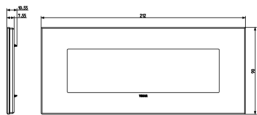

Minimum order quantity

1 NR

You may also be interested in

[21617 - Frame 7M +screws](#)

Drawings

Space view

Backside view

3D View

Technical data

- **Class group:** Domestic switching devices
- **Class:** Cover frame for domestic switching devices
- **Number of units:** 7
- **Mounting direction:** Horizontal and vertical
- **Number of units horizontal:** 7
- **Number of units vertical:** 1
- **Number of modules horizontal (module system):** 7
- **Number of modules vertical (module system):** 1
- **With mounting grid:** Yes
- **Suitable for subfloor installation duct box:** Yes
- **Suitable for wall duct:** Yes
- **Suitable for built-in installation:** Yes
- **Label space/information surface:** Yes
- **Material:** Glass
- **Material quality:** Glass
- **Surface protection:** Other
- **Surface finishing:** Glossy
- **Colour:** Beige
- **RAL-number (similar):** 9002
- **Transparent:** No
- **With hinged lid:** No
- **Degree of protection (IP):** IP00
- **Type of fastening:** Clamp mounting
- **Width:** 212,00 mm
- **Height:** 90,00 mm
- **Depth:** 10,55 mm
- **Built-in width:** 212,00 mm
- **Built-in height:** 90,00 mm
- **Diameter bore hole (opening):** 0 mm

Certifications

- 00. CE Marking - EU
- 01. IMQ - Italy ([download](#))
- 29. QCERT - Colombia

Packaging

Code 8007352607996
Quantity 1 NR
Dim. 24.8x14.1x3.9 [cm]
Weight 208.4 [g]

Legal

Vimar reserves the right to change at any time and without notice the characteristics of the products reported. Installation should be carried out by qualified staff in compliance with the current regulations regarding the installation of electrical equipment in the country where the products are installed. For the terms of use of the information on the product info sheet see [Conditions of Use](#).