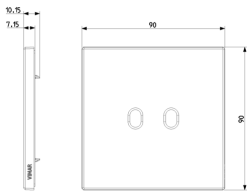

1 NR

Drawings

Space view

Backside view

3D View

Technical data

- **Class group:** Domestic switching devices
- **Class:** Cover frame for domestic switching devices
- **Number of units:** 2
- **Mounting direction:** Horizontal and vertical
- **Number of units horizontal:** 2
- **Number of units vertical:** 1
- **Number of modules horizontal (module system):** 2
- **Number of modules vertical (module system):** 1
- **With mounting grid:** Yes
- **Suitable for subfloor installation duct box:** Yes
- **Suitable for wall duct:** Yes
- **Suitable for built-in installation:** Yes
- **Label space/information surface:** Yes
- **Material:** Metal
- **Material quality:** Other
- **Surface protection:** Lacquered
- **Surface finishing:** Matt
- **Colour:** White
- **RAL-number (similar):** 9003
- **Transparent:** No
- **With hinged lid:** No
- **Degree of protection (IP):** IP00
- **Type of fastening:** Clamp mounting
- **Width:** 90,00 mm
- **Height:** 90,00 mm
- **Depth:** 7,15 mm
- **Built-in width:** 90,00 mm
- **Built-in height:** 90,00 mm
- **Diameter bore hole (opening):** 0 mm

Certifications

- 00. CE Marking - EU
- 01. IMQ - Italy ([download](#))

Packaging

Code 8007352621589
Quantity 1 NR
Dim. 9.5x9.5x1.4 [cm]
Weight 161.8 [g]

Code 8007352621596
Quantity 5 NR
Dim. 10.3x8x10.4 [cm]
Weight 852.2 [g]