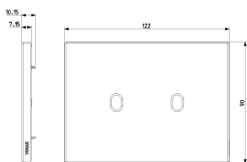

1 NR

You may also be interested in

21041 - Blank module

Drawings

Space view

Backside view

3D View

Technical data

- **Class group:** Domestic switching devices
- **Class:** Cover frame for domestic switching devices
- **Number of units:** 2
- **Mounting direction:** Horizontal and vertical
- **Number of units horizontal:** 2
- **Number of units vertical:** 1
- **Number of modules horizontal (module system):** 2
- **Number of modules vertical (module system):** 1
- **With mounting grid:** Yes
- **Suitable for subfloor installation duct box:** Yes
- **Suitable for wall duct:** Yes
- **Suitable for built-in installation:** Yes
- **Label space/information surface:** Yes
- **Material:** Metal
- **Material quality:** Other
- **Surface protection:** Lacquered
- **Surface finishing:** Matt
- **Colour:** White
- **RAL-number (similar):** 9003
- **Transparent:** No
- **With hinged lid:** No
- **Degree of protection (IP):** IP00
- **Type of fastening:** Clamp mounting
- **Width:** 122,00 mm
- **Height:** 90,00 mm
- **Depth:** 7,15 mm
- **Built-in width:** 122,00 mm
- **Built-in height:** 90,00 mm
- **Diameter bore hole (opening):** 0 mm

Certifications

- 00. CE Marking - EU
- 01. IMQ - Italy ([download](#))

Packaging

Code 8007352621626
Quantity 1 NR
Dim. 12.5x9.5x1.4 [cm]
Weight 215.4 [g]

Code 8007352621633
Quantity 5 NR
Dim. 13.5x8x10.4 [cm]
Weight 1,120 [g]