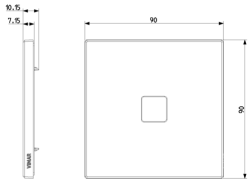

EIKON: Plate 2Mx1 Flat brushed nickel

22682.1.11

Wiring devices / Traditional wiring devices / EIKON / Cover plates

Plate 2Mx1 Flat brushed nickel

Plate 2Mx1 Flat brushed nickel

Product Status

3 - Active

Minimum order quantity

1 NR

Drawings

Space view

Backside view

3D View

Technical data

- **Class group:** Domestic switching devices
- **Class:** Cover frame for domestic switching devices
- **Number of units:** 1
- **Mounting direction:** Horizontal and vertical
- **Number of units horizontal:** 1
- **Number of units vertical:** 1
- **Number of modules horizontal (module system):** 1
- **Number of modules vertical (module system):** 1
- **With mounting grid:** Yes
- **Suitable for subfloor installation duct box:** Yes
- **Suitable for wall duct:** Yes
- **Suitable for built-in installation:** Yes
- **Label space/information surface:** Yes
- **Material:** Metal
- **Material quality:** Other
- **Surface protection:** Metallic
- **Surface finishing:** Matt
- **Colour:** Stainless steel
- **RAL-number (similar):** 7048
- **Transparent:** No
- **With hinged lid:** No
- **Degree of protection (IP):** IP00
- **Type of fastening:** Clamp mounting
- **Width:** 90,00 mm
- **Height:** 90,00 mm
- **Depth:** 7,15 mm
- **Built-in width:** 90,00 mm
- **Built-in height:** 90,00 mm
- **Diameter bore hole (opening):** 0 mm

Certifications

- 00. CE Marking - EU
- 01. IMQ - Italy ([download](#))

Packaging

Code 8007352622265
Quantity 1 NR
Dim. 9.5x9.5x1.4 [cm]
Weight 159.2 [g]

Code 8007352622272
Quantity 5 NR
Dim. 10.3x8x10.4 [cm]
Weight 838 [g]