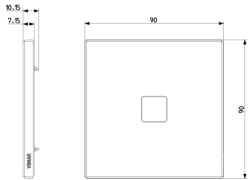

EIKON: Plate 2Mx1 Flat brushed dark bronze

22682.1.12

Wiring devices / Traditional wiring devices / EIKON / Cover plates

Plate 2Mx1 Flat brushed dark bronze

Plate 2Mx1 Flat brushed dark bronze

Product Status

3 - Active

Minimum order quantity

1 NR

Drawings

Space view

Backside view

3D View

Technical data

- **Class group:** Domestic switching devices
- **Class:** Cover frame for domestic switching devices
- **Number of units:** 1
- **Mounting direction:** Horizontal and vertical
- **Number of units horizontal:** 1
- **Number of units vertical:** 1
- **Number of modules horizontal (module system):** 1
- **Number of modules vertical (module system):** 1
- **With mounting grid:** Yes
- **Suitable for subfloor installation duct box:** Yes
- **Suitable for wall duct:** Yes
- **Suitable for built-in installation:** Yes
- **Label space/information surface:** Yes
- **Material:** Metal
- **Material quality:** Other
- **Surface protection:** Lacquered
- **Surface finishing:** Matt
- **Colour:** Bronze
- **RAL-number (similar):** 7013
- **Transparent:** No
- **With hinged lid:** No
- **Degree of protection (IP):** IP00
- **Type of fastening:** Clamp mounting
- **Width:** 90,00 mm
- **Height:** 90,00 mm
- **Depth:** 7,15 mm
- **Built-in width:** 90,00 mm
- **Built-in height:** 90,00 mm
- **Diameter bore hole (opening):** 0 mm