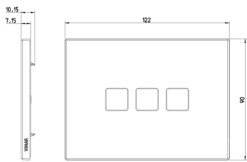

3 - Active

Minimum order quantity

1 NR

Drawings

Space view

Backside view

3D View

Technical data

- **Class group:** Domestic switching devices
- **Class:** Cover frame for domestic switching devices
- **Number of units:** 3
- **Mounting direction:** Horizontal and vertical
- **Number of units horizontal:** 3
- **Number of units vertical:** 1
- **Number of modules horizontal (module system):** 3
- **Number of modules vertical (module system):** 1
- **With mounting grid:** Yes
- **Suitable for subfloor installation duct box:** Yes
- **Suitable for wall duct:** Yes
- **Suitable for built-in installation:** Yes
- **Label space/information surface:** Yes
- **Material:** Metal
- **Material quality:** Other
- **Surface protection:** Lacquered
- **Surface finishing:** Matt
- **Colour:** Bronze
- **RAL-number (similar):** 7013
- **Transparent:** No
- **With hinged lid:** No
- **Degree of protection (IP):** IP00
- **Type of fastening:** Clamp mounting
- **Width:** 122,00 mm
- **Height:** 90,00 mm
- **Depth:** 7,15 mm
- **Built-in width:** 122,00 mm
- **Built-in height:** 90,00 mm
- **Diameter bore hole (opening):** 0 mm

Certifications

- 00. CE Marking - EU
- 01. IMQ - Italy ([download](#))

Packaging

Code 8007352622425
Quantity 1 NR
Dim. 12.5x9.5x1.4 [cm]
Weight 206.4 [g]

Code 8007352622432
Quantity 5 NR
Dim. 13.5x8x10.4 [cm]
Weight 1,079.2 [g]