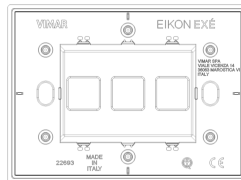

3 - Active

Minimum order quantity

1 NR

Drawings

Space view

Backside view

3D View

Technical data

- **Class group:** Domestic switching devices
- **Class:** Cover frame for domestic switching devices
- **Number of units:** 3
- **Mounting direction:** Horizontal and vertical
- **Number of units horizontal:** 3
- **Number of units vertical:** 1
- **Number of modules horizontal (module system):** 3
- **Number of modules vertical (module system):** 1
- **With mounting grid:** Yes
- **Suitable for subfloor installation duct box:** Yes
- **Suitable for wall duct:** Yes
- **Suitable for built-in installation:** Yes
- **Label space/information surface:** Yes
- **Material:** Metal
- **Material quality:** Other
- **Surface protection:** Lacquered
- **Surface finishing:** Matt
- **Colour:** Bronze
- **RAL-number (similar):** 7013
- **Transparent:** No
- **With hinged lid:** No
- **Degree of protection (IP):** IP00
- **Type of fastening:** Clamp mounting
- **Width:** 122,00 mm
- **Height:** 90,00 mm
- **Depth:** 7,15 mm
- **Built-in width:** 122,00 mm
- **Built-in height:** 90,00 mm
- **Diameter bore hole (opening):** 0 mm