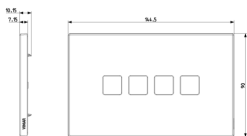

Product Status

3 - Active

Minimum order quantity

1 NR

Drawings

Space view

Backside view

3D View

Technical data

- **Class group:** Domestic switching devices
- **Class:** Cover frame for domestic switching devices
- **Number of units:** 4
- **Mounting direction:** Horizontal and vertical
- **Number of units horizontal:** 4
- **Number of units vertical:** 1
- **Number of modules horizontal (module system):** 4
- **Number of modules vertical (module system):** 1
- **With mounting grid:** Yes
- **Suitable for subfloor installation duct box:** Yes
- **Suitable for wall duct:** Yes
- **Suitable for built-in installation:** Yes
- **Label space/information surface:** Yes
- **Material:** Metal
- **Material quality:** Other
- **Surface protection:** Lacquered
- **Surface finishing:** Matt
- **Colour:** Bronze
- **RAL-number (similar):** 7013
- **Transparent:** No
- **With hinged lid:** Yes
- **Type of fastening:** Clamp mounting
- **Width:** 144,50 mm
- **Height:** 90,00 mm
- **Depth:** 7,15 mm
- **Built-in width:** 144,50 mm
- **Diameter bore hole (opening):** 0 mm