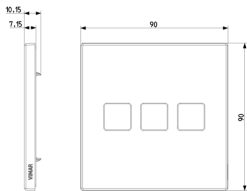

Product Status

3 - Active

Minimum order quantity

1 NR

Drawings

Space view

Backside view

3D View

Technical data

- **Class group:** Domestic switching devices
- **Class:** Cover frame for domestic switching devices
- **Number of units:** 3
- **Mounting direction:** Horizontal and vertical
- **Number of units horizontal:** 3
- **Number of units vertical:** 1
- **Number of modules horizontal (module system):** 3
- **Number of modules vertical (module system):** 1
- **With mounting grid:** Yes
- **Suitable for subfloor installation duct box:** Yes
- **Suitable for wall duct:** Yes
- **Suitable for built-in installation:** Yes
- **Label space/information surface:** Yes
- **Material:** Metal
- **Material quality:** Other
- **Surface protection:** Metallic
- **Surface finishing:** Matt
- **Colour:** Stainless steel
- **RAL-number (similar):** 7048
- **Transparent:** No
- **With hinged lid:** No
- **Type of fastening:** Clamp mounting
- **Width:** 122,00 mm
- **Height:** 90,00 mm
- **Depth:** 7,15 mm
- **Built-in width:** 122,00 mm
- **Built-in height:** 90,00 mm
- **Diameter bore hole (opening):** 0 mm