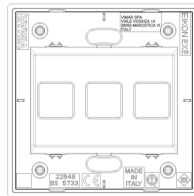

Product Status

3 - Active

Minimum order quantity

1 NR

Drawings

Space view

Backside view

3D View

Technical data

- **Class group:** Domestic switching devices
- **Class:** Cover frame for domestic switching devices
- **Number of units:** 3
- **Mounting direction:** Horizontal and vertical
- **Number of units horizontal:** 3
- **Number of units vertical:** 1
- **Number of modules horizontal (module system):** 3
- **Number of modules vertical (module system):** 1
- **With mounting grid:** Yes
- **Suitable for subfloor installation duct box:** Yes
- **Suitable for wall duct:** Yes
- **Suitable for built-in installation:** Yes
- **Label space/information surface:** Yes
- **Material:** Metal
- **Material quality:** Other
- **Surface protection:** Metallic
- **Surface finishing:** Matt
- **Colour:** Stainless steel
- **RAL-number (similar):** 7048
- **Transparent:** No
- **With hinged lid:** No
- **Type of fastening:** Clamp mounting
- **Width:** 122,00 mm
- **Height:** 90,00 mm
- **Depth:** 7,15 mm
- **Built-in width:** 122,00 mm
- **Built-in height:** 90,00 mm
- **Diameter bore hole (opening):** 0 mm