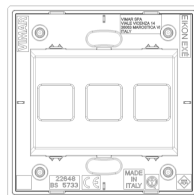

Product Status

3 - Active

Minimum order quantity

1 NR

Drawings

Space view

Backside view

3D View

Technical data

- **Class group:** Domestic switching devices
- **Class:** Cover frame for domestic switching devices
- **Number of units:** 3
- **Mounting direction:** Horizontal and vertical
- **Number of units horizontal:** 3
- **Number of units vertical:** 1
- **Number of modules horizontal (module system):** 3
- **Number of modules vertical (module system):** 1
- **With mounting grid:** Yes
- **Suitable for subfloor installation duct box:** Yes
- **Suitable for wall duct:** Yes
- **Suitable for built-in installation:** Yes
- **Label space/information surface:** Yes
- **Material:** Metal
- **Material quality:** Other
- **Surface protection:** Lacquered
- **Surface finishing:** Matt
- **Colour:** Bronze
- **RAL-number (similar):** 7013
- **Transparent:** No
- **With hinged lid:** No
- **Type of fastening:** Clamp mounting
- **Width:** 122,00 mm
- **Height:** 90,00 mm
- **Depth:** 7,15 mm
- **Built-in width:** 122,00 mm
- **Built-in height:** 90,00 mm
- **Diameter bore hole (opening):** 0 mm

Certifications

- 00. CE Marking - EU
- 01. IMQ - Italy ([download](#))

Packaging

Code 8007352656048
Quantity 1 NR
Dim. 9.5x9.5x1.4 [cm]
Weight 198.1 [g]

Code 8007352656055
Quantity 5 NR
Dim. 10.3x8x10.4 [cm]
Weight 1,024 [g]