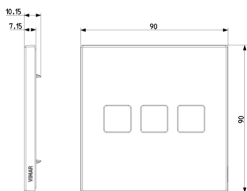

Product Status

3 - Active

Minimum order quantity

1 NR

Drawings

Space view

Backside view

3D View

Technical data

- **Class group:** Domestic switching devices
- **Class:** Cover frame for domestic switching devices
- **Number of units:** 3
- **Mounting direction:** Horizontal and vertical
- **Number of units horizontal:** 3
- **Number of units vertical:** 1
- **Number of modules horizontal (module system):** 3
- **Number of modules vertical (module system):** 1
- **With mounting grid:** Yes
- **Suitable for subfloor installation duct box:** Yes
- **Suitable for wall duct:** Yes
- **Suitable for built-in installation:** Yes
- **Label space/information surface:** Yes
- **Material:** Metal
- **Material quality:** Other
- **Surface protection:** Lacquered
- **Surface finishing:** Matt
- **Colour:** Bronze
- **RAL-number (similar):** 7013
- **Transparent:** No
- **With hinged lid:** No
- **Type of fastening:** Clamp mounting
- **Width:** 122,00 mm
- **Height:** 90,00 mm
- **Depth:** 7,15 mm
- **Built-in width:** 122,00 mm
- **Built-in height:** 90,00 mm
- **Diameter bore hole (opening):** 0 mm