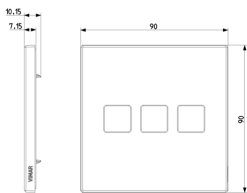

Product Status

3 - Active

Minimum order quantity

1 NR

Drawings

Space view

Backside view

3D View

Technical data

- **Class group:** Domestic switching devices
- **Class:** Cover frame for domestic switching devices
- **Number of units:** 3
- **Mounting direction:** Horizontal and vertical
- **Number of units horizontal:** 3
- **Number of units vertical:** 1
- **Number of modules horizontal (module system):** 3
- **Number of modules vertical (module system):** 1
- **With mounting grid:** Yes
- **Suitable for subfloor installation duct box:** Yes
- **Suitable for wall duct:** Yes
- **Suitable for built-in installation:** Yes
- **Label space/information surface:** Yes
- **Material:** Metal
- **Material quality:** Other
- **Surface protection:** Lacquered
- **Surface finishing:** Matt
- **Colour:** Gold
- **RAL-number (similar):** 1036
- **Transparent:** No
- **With hinged lid:** No
- **Type of fastening:** Clamp mounting
- **Width:** 122,00 mm
- **Height:** 90,00 mm
- **Depth:** 7,15 mm
- **Built-in width:** 122,00 mm
- **Built-in height:** 90,00 mm
- **Diameter bore hole (opening):** 0 mm