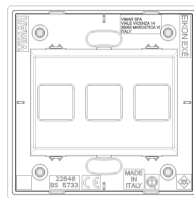

Product Status

3 - Active

Minimum order quantity

1 NR

Drawings

Space view

Backside view

3D View

Technical data

- **Class group:** Domestic switching devices
- **Class:** Cover frame for domestic switching devices
- **Number of units:** 3
- **Mounting direction:** Horizontal and vertical
- **Number of units horizontal:** 3
- **Number of units vertical:** 1
- **Number of modules horizontal (module system):** 3
- **Number of modules vertical (module system):** 1
- **With mounting grid:** Yes
- **Suitable for subfloor installation duct box:** Yes
- **Suitable for wall duct:** Yes
- **Suitable for built-in installation:** Yes
- **Label space/information surface:** Yes
- **Material:** Metal
- **Material quality:** Other
- **Surface protection:** Lacquered
- **Surface finishing:** Matt
- **Colour:** Gold
- **RAL-number (similar):** 1036
- **Transparent:** No
- **With hinged lid:** No
- **Type of fastening:** Clamp mounting
- **Width:** 122,00 mm
- **Height:** 90,00 mm
- **Depth:** 7,15 mm
- **Built-in width:** 122,00 mm
- **Built-in height:** 90,00 mm
- **Diameter bore hole (opening):** 0 mm