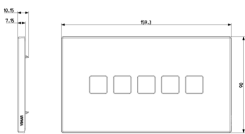

Drawings

Space view