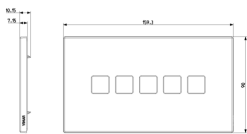

Drawings

Space view