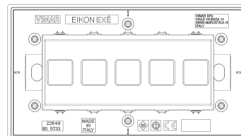

Product Status

3 - Active

Minimum order quantity

1 NR

Drawings

Space view

Backside view

3D View

Technical data

- **Class group:** Domestic switching devices
- **Class:** Cover frame for domestic switching devices
- **Number of units:** 5
- **Mounting direction:** Horizontal and vertical
- **Number of units horizontal:** 5
- **Number of units vertical:** 1
- **Number of modules horizontal (module system):** 5
- **Number of modules vertical (module system):** 1
- **With mounting grid:** Yes
- **Suitable for subfloor installation duct box:** Yes
- **Suitable for wall duct:** Yes
- **Suitable for built-in installation:** Yes
- **Label space/information surface:** Yes
- **Material:** Metal
- **Material quality:** Other
- **Surface protection:** Lacquered
- **Surface finishing:** Matt
- **Colour:** Bronze
- **RAL-number (similar):** 7013
- **Transparent:** No
- **With hinged lid:** Yes
- **Type of fastening:** Clamp mounting
- **Width:** 159,30 mm
- **Height:** 90,00 mm
- **Depth:** 7,15 mm
- **Built-in width:** 159,30 mm
- **Diameter bore hole (opening):** 0 mm