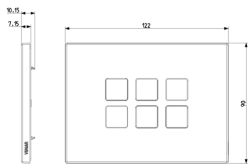

EIKON: Plate 3Mx6 Flat anthracite grey

22693.03

Wiring devices / Traditional wiring devices / EIKON / Cover plates

Plate 3Mx6 Flat anthracite grey

Plate 3Mx6 Flat anthracite grey

Product Status

3 - Active

Minimum order quantity

1 NR

Drawings

Space view

Backside view

3D View

Technical data

- **Class group:** Domestic switching devices
- **Class:** Cover frame for domestic switching devices
- **Number of units:** 6
- **Mounting direction:** Horizontal and vertical
- **Number of units horizontal:** 3
- **Number of units vertical:** 2
- **Number of modules horizontal (module system):** 3
- **Number of modules vertical (module system):** 1
- **With mounting grid:** Yes
- **Suitable for subfloor installation duct box:** Yes
- **Suitable for wall duct:** Yes
- **Suitable for built-in installation:** Yes
- **Label space/information surface:** Yes
- **Material:** Metal
- **Material quality:** Other
- **Surface protection:** Lacquered
- **Surface finishing:** Matt
- **Colour:** Anthracite
- **RAL-number (similar):** 7043
- **Transparent:** No
- **With hinged lid:** No
- **Degree of protection (IP):** IP00
- **Type of fastening:** Clamp mounting
- **Width:** 122,00 mm
- **Height:** 90,00 mm
- **Depth:** 7,15 mm
- **Built-in width:** 122,00 mm
- **Built-in height:** 90,00 mm
- **Diameter bore hole (opening):** 0 mm

Certifications

- 00. CE Marking - EU
- 01. IMQ - Italy ([download](#))

Packaging

Code 8007352622647
Quantity 1 NR
Dim. 12.5x9.5x1.4 [cm]
Weight 197 [g]

Code 8007352622654
Quantity 5 NR
Dim. 13.5x8x10.4 [cm]
Weight 1,031 [g]