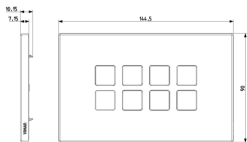

3 - Active

Minimum order quantity

1 NR

Drawings

Space view

Backside view

3D View

Technical data

- **Class group:** Domestic switching devices
- **Class:** Cover frame for domestic switching devices
- **Number of units:** 8
- **Mounting direction:** Horizontal and vertical
- **Number of units horizontal:** 4
- **Number of units vertical:** 2
- **Number of modules horizontal (module system):** 4
- **Number of modules vertical (module system):** 1
- **With mounting grid:** Yes
- **Suitable for subfloor installation duct box:** Yes
- **Suitable for wall duct:** Yes
- **Suitable for built-in installation:** Yes
- **Label space/information surface:** Yes
- **Material:** Metal
- **Material quality:** Other
- **Surface protection:** Lacquered
- **Surface finishing:** Matt
- **Colour:** Bronze
- **RAL-number (similar):** 7013
- **Transparent:** No
- **With hinged lid:** No
- **Degree of protection (IP):** IP00
- **Type of fastening:** Clamp mounting
- **Width:** 144,50 mm
- **Height:** 90,00 mm
- **Depth:** 7,15 mm
- **Built-in width:** 144,50 mm
- **Built-in height:** 90,00 mm
- **Diameter bore hole (opening):** 0 mm