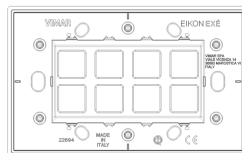

3 - Active

Minimum order quantity

1 NR

Drawings

Space view

Backside view

3D View

Technical data

- **Class group:** Domestic switching devices
- **Class:** Cover frame for domestic switching devices
- **Number of units:** 8
- **Mounting direction:** Horizontal and vertical
- **Number of units horizontal:** 4
- **Number of units vertical:** 2
- **Number of modules horizontal (module system):** 4
- **Number of modules vertical (module system):** 1
- **With mounting grid:** Yes
- **Suitable for subfloor installation duct box:** Yes
- **Suitable for wall duct:** Yes
- **Suitable for built-in installation:** Yes
- **Label space/information surface:** Yes
- **Material:** Metal
- **Material quality:** Other
- **Surface protection:** Lacquered
- **Surface finishing:** Matt
- **Colour:** Bronze
- **RAL-number (similar):** 7013
- **Transparent:** No
- **With hinged lid:** No
- **Degree of protection (IP):** IP00
- **Type of fastening:** Clamp mounting
- **Width:** 144,50 mm
- **Height:** 90,00 mm
- **Depth:** 7,15 mm
- **Built-in width:** 144,50 mm
- **Built-in height:** 90,00 mm
- **Diameter bore hole (opening):** 0 mm