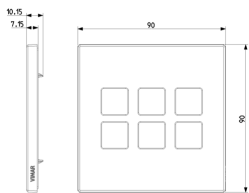

EIKON: Plate 3Mx6 BS Flat brushed nickel

22695.11

Wiring devices / Traditional wiring devices / EIKON / Cover plates

Plate 3Mx6 BS Flat brushed nickel

Plate 3Mx6 BS Flat brushed nickel

Product Status

3 - Active

Minimum order quantity

1 NR

Drawings

Space view

Backside view

3D View

Technical data

- **Class group:** Domestic switching devices
- **Class:** Cover frame for domestic switching devices
- **Number of units:** 6
- **Mounting direction:** Horizontal and vertical
- **Number of units horizontal:** 3
- **Number of units vertical:** 2
- **Number of modules horizontal (module system):** 3
- **Number of modules vertical (module system):** 1
- **With mounting grid:** Yes
- **Suitable for subfloor installation duct box:** Yes
- **Suitable for wall duct:** Yes
- **Suitable for built-in installation:** Yes
- **Label space/information surface:** Yes
- **Material:** Metal
- **Material quality:** Other
- **Surface protection:** Metallic
- **Surface finishing:** Matt
- **Colour:** Stainless steel
- **RAL-number (similar):** 7048
- **Transparent:** No
- **With hinged lid:** No
- **Degree of protection (IP):** IP00
- **Type of fastening:** Clamp mounting
- **Width:** 90,00 mm
- **Height:** 90,00 mm
- **Depth:** 7,15 mm
- **Built-in width:** 90,00 mm
- **Built-in height:** 90,00 mm
- **Diameter bore hole (opening):** 0 mm