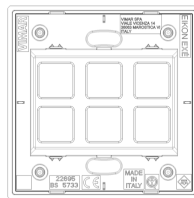

3 - Active

Minimum order quantity

1 NR

Drawings

Space view

Backside view

3D View

Technical data

- **Class group:** Domestic switching devices
- **Class:** Cover frame for domestic switching devices
- **Number of units:** 6
- **Mounting direction:** Horizontal and vertical
- **Number of units horizontal:** 3
- **Number of units vertical:** 2
- **Number of modules horizontal (module system):** 3
- **Number of modules vertical (module system):** 1
- **With mounting grid:** Yes
- **Suitable for subfloor installation duct box:** Yes
- **Suitable for wall duct:** Yes
- **Suitable for built-in installation:** Yes
- **Label space/information surface:** Yes
- **Material:** Metal
- **Material quality:** Other
- **Surface protection:** Lacquered
- **Surface finishing:** Matt
- **Colour:** Bronze
- **RAL-number (similar):** 7013
- **Transparent:** No
- **With hinged lid:** No
- **Degree of protection (IP):** IP00
- **Type of fastening:** Clamp mounting
- **Width:** 90,00 mm
- **Height:** 90,00 mm
- **Depth:** 7,15 mm
- **Built-in width:** 90,00 mm
- **Built-in height:** 90,00 mm
- **Diameter bore hole (opening):** 0 mm