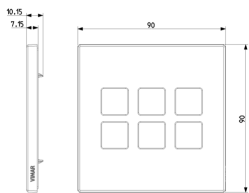

EIKON: Plate 3Mx6 BS Flat brushed dark bronze

22695.12

Wiring devices / Traditional wiring devices / EIKON / Cover plates

Plate 3Mx6 BS Flat brushed dark bronze

Plate 3Mx6 BS Flat brushed dark bronze

Product Status

3 - Active

Minimum order quantity

1 NR

Drawings

Space view

Backside view

3D View

Technical data

- **Class group:** Domestic switching devices
- **Class:** Cover frame for domestic switching devices
- **Number of units:** 6
- **Mounting direction:** Horizontal and vertical
- **Number of units horizontal:** 3
- **Number of units vertical:** 2
- **Number of modules horizontal (module system):** 3
- **Number of modules vertical (module system):** 1
- **With mounting grid:** Yes
- **Suitable for subfloor installation duct box:** Yes
- **Suitable for wall duct:** Yes
- **Suitable for built-in installation:** Yes
- **Label space/information surface:** Yes
- **Material:** Metal
- **Material quality:** Other
- **Surface protection:** Lacquered
- **Surface finishing:** Matt
- **Colour:** Bronze
- **RAL-number (similar):** 7013
- **Transparent:** No
- **With hinged lid:** No
- **Degree of protection (IP):** IP00
- **Type of fastening:** Clamp mounting
- **Width:** 90,00 mm
- **Height:** 90,00 mm
- **Depth:** 7,15 mm
- **Built-in width:** 90,00 mm
- **Built-in height:** 90,00 mm
- **Diameter bore hole (opening):** 0 mm