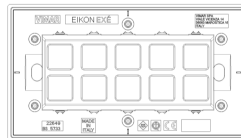

### Plate 5Mx10 BS Flat matt white

5-module BS cover plate for ten Flat controls, metal, matt white

## Drawings

Space view

Backside view

3D View