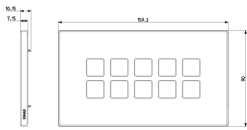

### Plate 5Mx10 BS Flat matt white

5-module BS cover plate for ten Flat controls, metal, matt white

## Drawings

Space view

Backside view

3D View

## Packaging

**Code** 8007352656673  
**Quantity** 1 NR  
**Dim.** 16.5x9.5x1.4 [cm]  
**Weight** 216 [g]

**Code** 8007352656680  
**Quantity** 5 NR  
**Dim.** 17.5x8x10.4 [cm]  
**Weight** 1,145.4 [g]