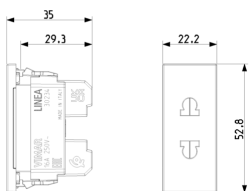

Drawings

Space view