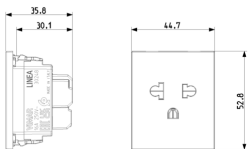

Drawings

Space view