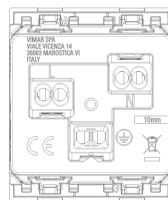

Backside view