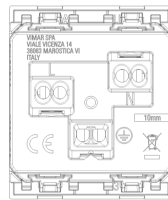

Backside view