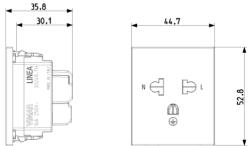

Drawings

Space view