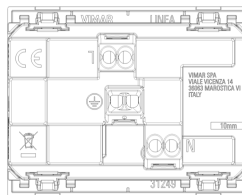

Backside view