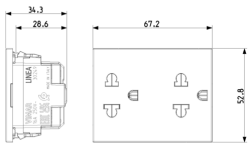

Drawings

Space view