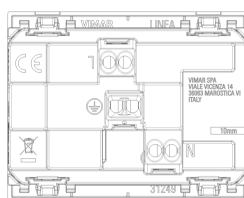

Backside view