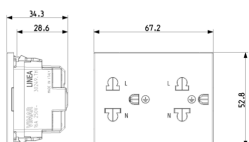

Drawings

Space view