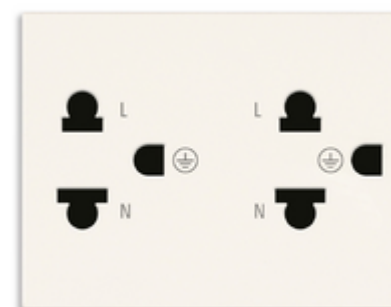

Technical data

- **Class group:** Domestic switching devices
- **Class:** Socket outlet
- **Model:** Other
- **Number of active contacts (round):** 0
- **Number of active contacts (flat):** 0
- **With signal lamp:** No
- **Number of units:** 2
- **Number of modules (module system):** 3
- **Number of socket outlets switchable:** 0
- **Number of phases:** 1
- **Imprint/indication:** None
- **Connection type:** Screwed terminal
- **With hinged lid:** No
- **With enhanced contact protection:** Yes
- **Label space/information surface:** No
- **Colour:** White
- **RAL-number (similar):** 9016
- **Transparent:** No
- **Lockable:** No
- **Eject-mechanism:** No
- **Insulated mounting:** No
- **With function lighting:** No
- **With orientation lighting:** No
- **Over voltage protection:** No
- **Fault current protection:** No
- **With miniature fuse:** No
- **Special power supply:** No special power supply
- **Mounting method:** Flush-mounted
- **Type of fastening:** Snap mounting (engagement)
- **Material:** Plastic
- **Material quality:** Thermoplastic
- **Halogen free:** Yes
- **Surface protection:** Untreated
- **Surface finishing:** Matt
- **Anti-bacterial treatment:** No
- **With loop through function:** No
- **With on/off switch:** No
- **Rotated central insert:** No
- **Nominal current:** 16 A
- **Nominal voltage:** 250 V
- **Frequency:** 50,00 - 60,00 HZ
- **Suitable for degree of protection (IP):** IP20
- **Impact strength:** Other
- **Device width:** 67,20 mm
- **Device height:** 52,80 mm
- **Device depth:** 34,30 mm
- **Compatible with Apple HomeKit:** No
- **Compatible with Amazon Alexa:** No
- **Compatible with Google Assistant:** No
- **IFTTT support available:** No
- **For heavy conditions according to VDE:** No