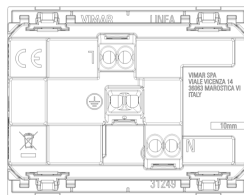

Backside view