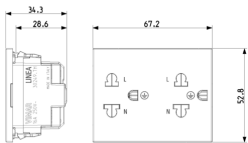

Drawings

Space view