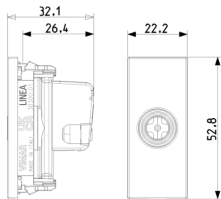

LINEA: TV-RD-SAT single-conn.male out. canvas

30300.01C

Wiring devices / Traditional wiring devices / LINEA / Devices

TV-RD-SAT single-conn.male out. canvas

TV-RD-SAT coaxial socket outlet, 5-2400 Mhz, single connection, with male connector, 1 dB connection attenuation, canvas. Allows the passage of DC current and control signals (24 V 500 mA max)

Product Status

3 - Active

Minimum order quantity

20 NR

Drawings

Space view

Backside view

3D View

Certifications

- 00. CE Marking - EU
- 10. EAC Eurasian Customs Union
- 37. Marking - Morocco
- 43. UKCA mark - Great Britain
- 99. WEEE Directive ([download](#))

Packaging

8 007352 691001

Code 8007352691001
Quantity 1 NR
Dim. 3.6x2.7x5.6 [cm]
Weight 40.7 [g]

8 007352 691018

Code 8007352691018
Quantity 20 NR
Dim. 19.4x12.6x6.5 [cm]
Weight 885.7 [g]

8 007352 691025

Code 8007352691025
Quantity 200 NR
Dim. 40x33.5x15 [cm]
Weight 9,274 [g]

8 007352 750104

Code 8007352750104
Quantity 7,200 NR
Dim. 120x80x105 [cm]
Weight 333,864 [g]