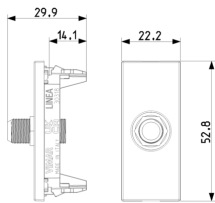

Product Status

3 - Active

Minimum order quantity

10 NR

Drawings

Space view

Backside view

3D View

Technical data

- **Class group:** Antenna and satellite technique
- **Class:** Antenna socket box
- **Model:** End socket
- **Mounting method:** Flush-mounted
- **Number of modules (module system):** 1
- **Cover:** None
- **Number of outlets:** 1
- **Suitable for cable modem:** No
- **Suitable for remote power supply:** Yes
- **Type of fastening:** Snap mounting (engagement)
- **Colour:** White
- **RAL-number (similar):** 9016
- **Surface protection:** Untreated
- **Surface finishing:** Matt
- **Material:** Plastic
- **Material quality:** Thermoplastic
- **Halogen free:** Yes
- **Anti-bacterial treatment:** No
- **Degree of protection (IP):** IP20
- **Device width:** 2.230,00 mm
- **Device height:** 5.280,00 mm
- **Device depth:** 2.985,00 mm

Certifications

- 00. CE Marking - EU
- 10. EAC Eurasian Customs Union
- 37. Marking - Morocco
- 43. UKCA mark - Great Britain
- 99. WEEE Directive ([download](#))

Packaging

Code 8007352681187
Quantity 1 NR
Dim. 3.6x2.7x5.6 [cm]
Weight 14.4 [g]

Code 8007352681194
Quantity 10 NR
Dim. 14.2x7.8x6.2 [cm]
Weight 183.2 [g]

Code 8007352681200
Quantity 160 NR
Dim. 34x30x15 [cm]
Weight 3,272 [g]

Legal

Vimar reserves the right to change at any time and without notice the characteristics of the products reported. Installation should be carried out by qualified staff in compliance with the current regulations regarding the installation of electrical equipment in the country where the products are installed. For the terms of use of the information on the product info sheet see [Conditions of Use](#).