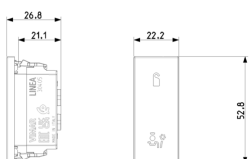

LINEA: Cabin status indicator unit canvas

30405.C

Wiring devices / Traditional wiring devices / LINEA / Devices

Cabin status indicator unit canvas

Room status signalling unit, Do Not Disturb and Make Up Room, canvas.
Supplied without signalling unit.

00935.G - LED unit 12-24V
0,1W green

Drawings

Space view

Backside view

3D View

Technical data

- **Class group:** Domestic switching devices
- **Class:** Illumination insert for domestic switching devices
- **Application:** Switch/push button
- **Lamp type:** LED
- **With light source:** Yes
- **Colour light source:** Other
- **Lamp holder:** Other
- **Nominal voltage:** 0,00 - 250,00 V

Packaging

Code 8007352700352
Quantity 1 NR
Dim. 3.6x2.7x5.6 [cm]
Weight 22.93 [g]

Code 8007352700369
Quantity 10 NR
Dim. 14.2x7.8x6.2 [cm]
Weight 229.3 [g]

Legal

Vimar reserves the right to change at any time and without notice the characteristics of the products reported. Installation should be carried out by qualified staff in compliance with the current regulations regarding the installation of electrical equipment in the country where the products are installed. For the terms of use of the information on the product info sheet see [Conditions of Use](#).